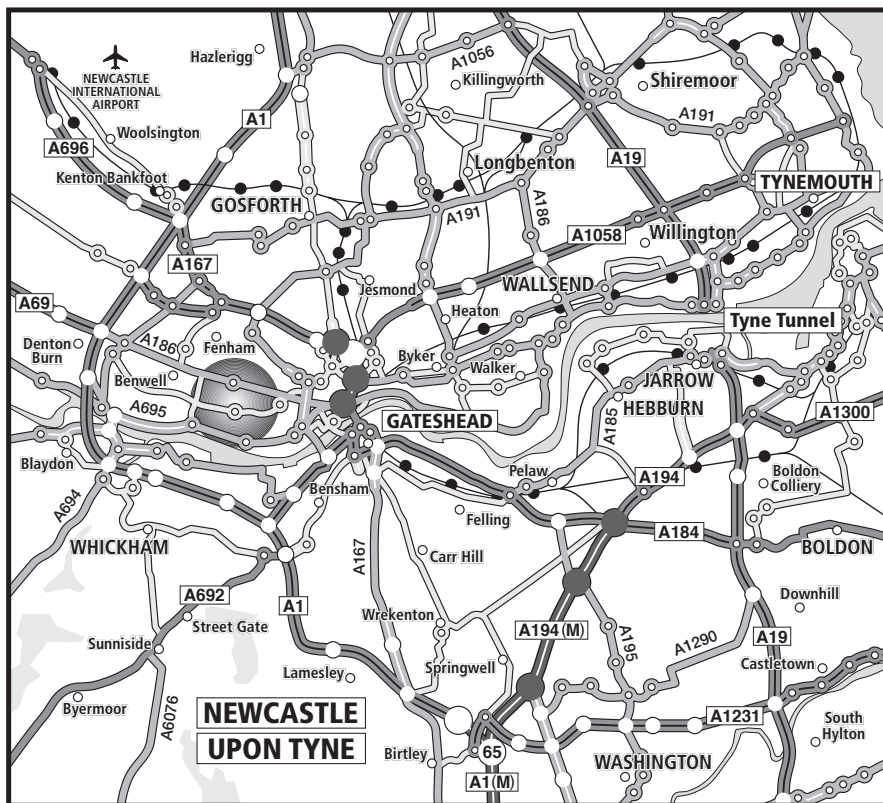

### How to find the Aesthetic Beauty Centre, Newcastle

**By Road:** The Aesthetic Beauty Centre is situated to the west of Newcastle City Centre close to the A186 Westgate Road.

**From the A1:** Leave the A1 at Denton, the junction with the A69 and A186, and at the roundabout join the A186 signposted to Benwell and West Newcastle. Travel for 2 miles along the A186 and after crossing the second roundabout turn right opposite Newcastle General Hospital onto Grainger Park Road. The Aesthetic Beauty Centre is at the other end of Grainger Park Road on your left just before the roundabout.

**From Newcastle:** The most direct route via the A167(M). Exit at the Royal Arc Junction and join the A186 Mosley Street, signposted Central Newcastle. Following signs for Benwell, remain on the A186 for 1.5 miles and turn left onto Grainger Park Road, opposite Newcastle General Hospital. The Aesthetic Beauty Centre is at the other end of Grainger Park Road on your left just before the roundabout.

**Car Parking:** Limited car parking is available on Grainger Park Road.

**By Train:** Rail users may travel to nearby Newcastle Central Station, which is a mainline station. Metro Rail passengers should also make their way to the Central Station. The Clinic is short 10 minute taxi journey away.

From Newcastle Central Station, take the 10, 11 or 38 service that stops opposite the Newcastle General Hospital. The centre is a 5 minute walk down Grainger Park Road.